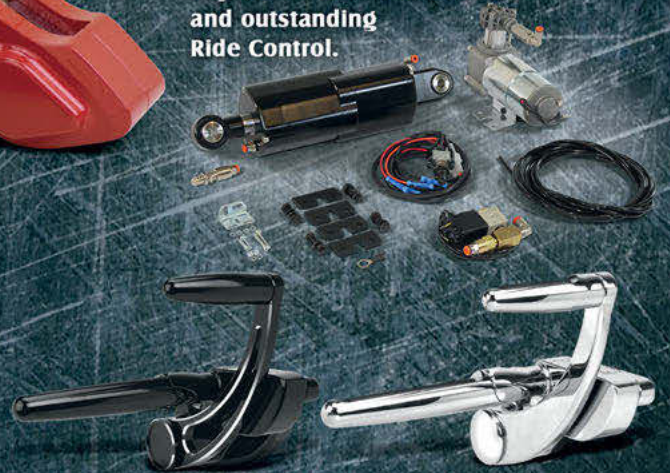

As always, the HHI Direct Bolt on Calipers are exquisitely finished in Show Chrome, Black or Blaze Red and come complete with hardware and a pad set ready to go. HHI calipers are inherently strong, rigid and fit popular 11.5, 11.8, 13, & 18" applications.