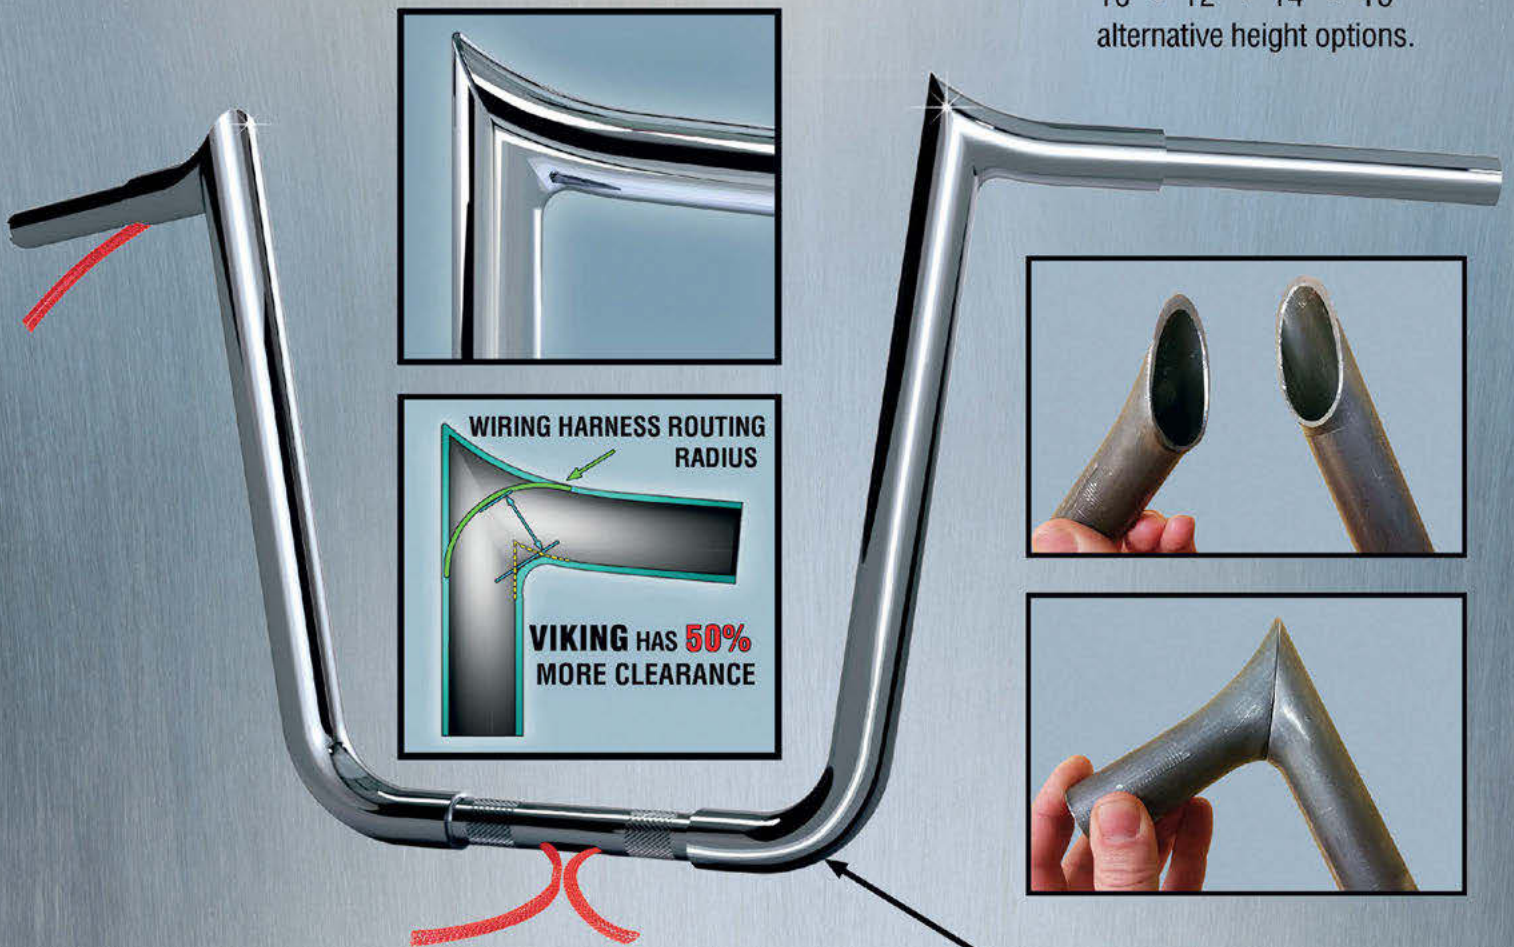

We hope that you will find the AMD Big Book useful and we welcome all comments and feedback.

MAGNUM

VIKING™ HANDLEBARS

CALIBER™ HANDLEBARS

HANDLEBAR WIRING MADE EASY!

Patented design uses a flared burr-free internal radius to create a generous pocket of additional clearance. This makes room to allow complete wiring harnesses with factory vinyl covering and terminal connections w/ heat shrink to easily pass through without chaffing.

All bars come preloaded with E-Z pull-thru plastic sleeving. Just insert the wiring harness and pull through, it's that simple!

Available in 1¼" Bagger & Ape Hanger styles with 10" - 12" - 14" - 16" alternative height options.