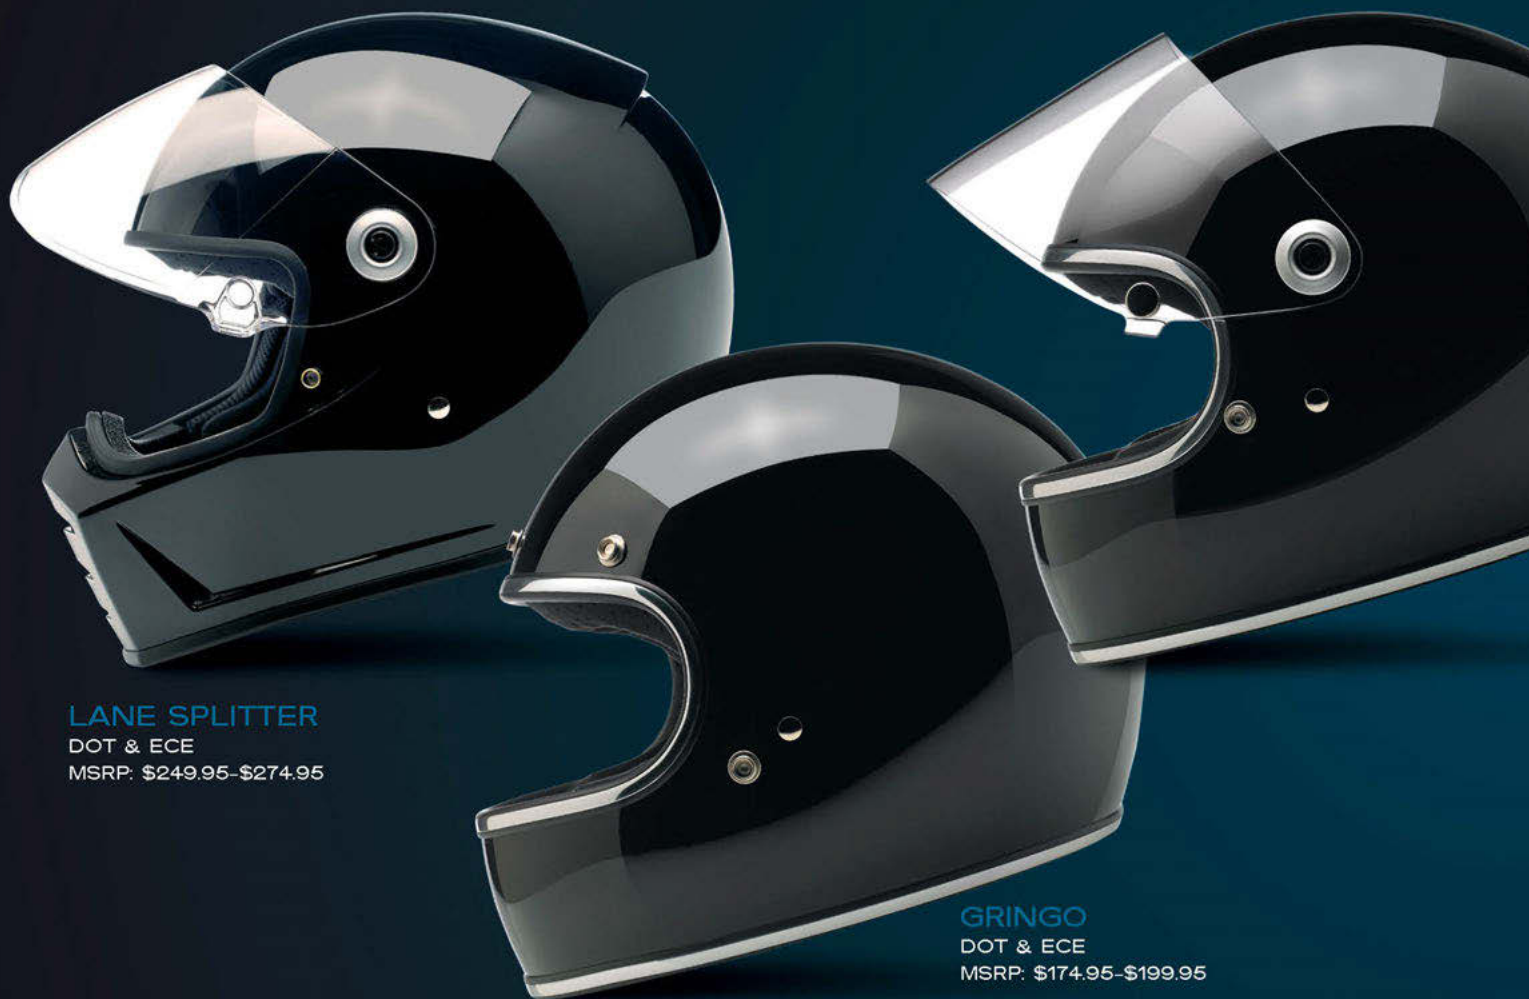

SJP ENGINEERING

Tel: +31 (0)517 433 777
www.sjpengeering.nl
sjouke@jorn-design.nl
 Kelvinstraat 23
 8861 ND Harlingen
 Netherlands
 Class: Manufacturer

LANE SPLITTER
 DOT & ECE
 MSRP: \$249.95-\$274.95

GRINGO
 DOT & ECE
 MSRP: \$174.95-\$199.95