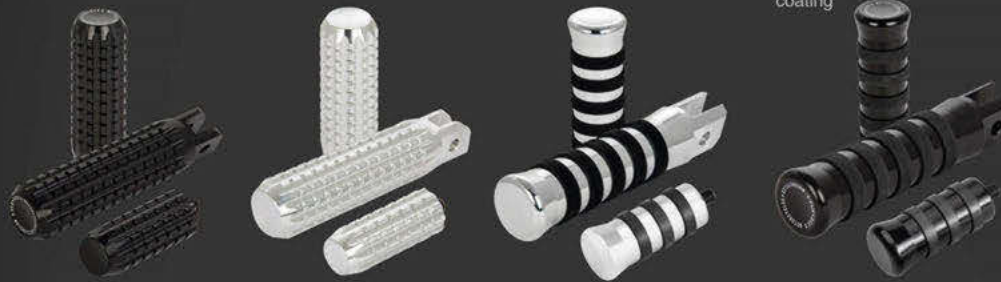

Forward controls from MY 2018
polished or black anodized, OEM position, +2", +4"