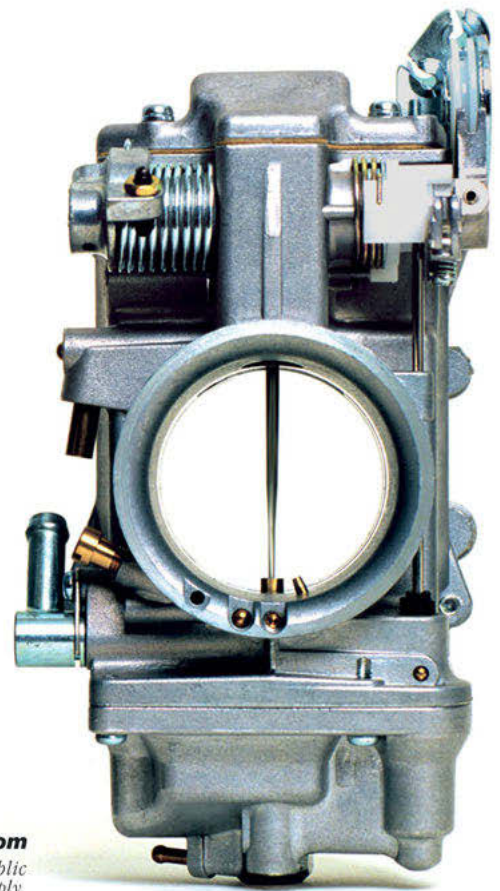

Still the Best

The Mikuni HSR is your first step for any performance upgrade

Bolt on a 25% Power and Torque Increase!*

Got an American V-twin that needs more punch? Or a really hot performance modified big inch motor and want to feed it right? Mikuni HSR42, 45, 48mm Series Carburetors offer the single biggest performance gain for the money. In fact, installing an HSR is the first step to support a wide range of performance upgrades on any highly modified engine.

*Mikuni's HSR42 Easy Kit dramatically improves the performance of Harley-Davidson's Twin Cam engine, delivering unmatched throttle response and acceleration. Used with a Screamin' Eagle Air Filter and aftermarket exhaust the HSR42 Easy Kit adds 25% more power to the Harley motor. Horsepower is increased from 57.8 to 72.2 hp, and maximum Torque from 71.4 to 80.7 ft/lbs.

Smoothbore, flatslide roller bearing and accelerator pump technology delivers peak performance from easy starting and idle to wide open throttle. Ready to bolt-on and run right out of the box.

Mikuni American Corp., Northridge CA 91324 USA • www.MikuniPower.com

Carburetor kits not designated as C.A.R.B. exempt, are not legal for motor vehicles operated on public highways in the state of California or in other states and countries where similar anti-pollution laws may apply.