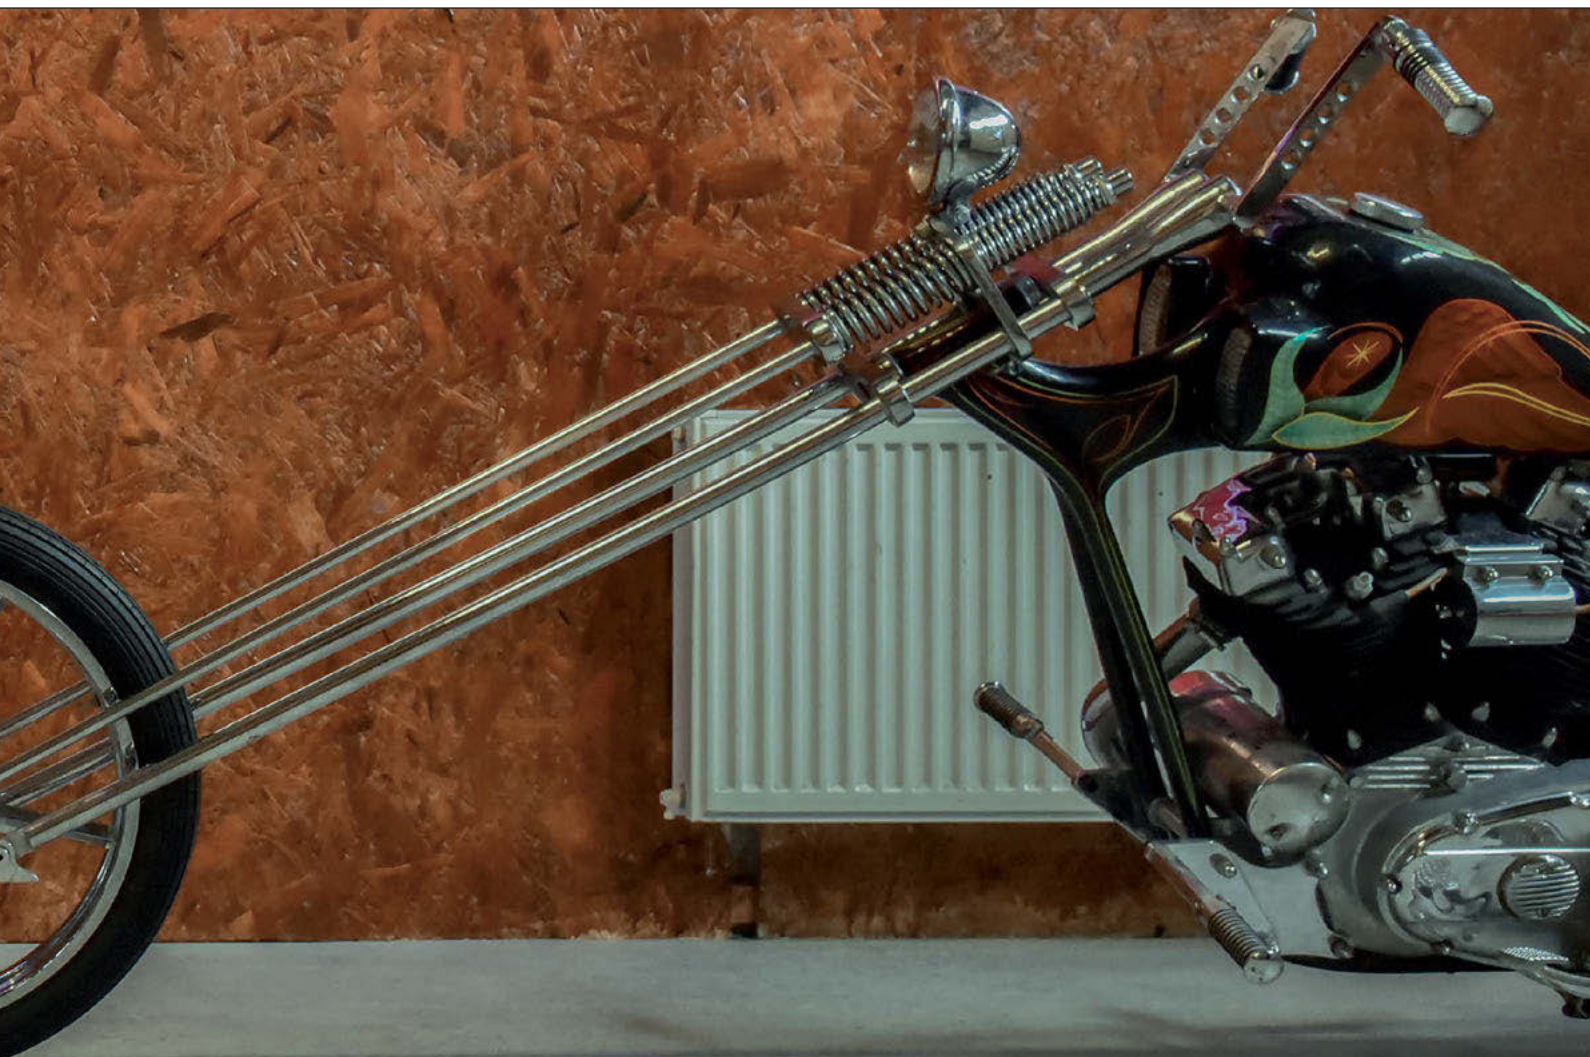

MOTOR TRIKE INC

Tel: +1 800 908 7453
www.motortrike.com
info@motortrike.com
PO Box 611
22667 FM 15
Troup, TX 75789-0611
USA
Class: Manufacturer

MOTOR-SPECIAL-PRODUCTS GENSCHER

Tel: +49 (0)5221 769 360
www.genschler.com
info@genschler.com
Normannstr 6
32051 Herford
Germany
Class: Builder, Manufacturer

MOTORANDA

Tel: +39 02 96799913
www.motoranda.it
motorandaservice@libero.it
Via della Repubblica 5/6
20020 Solaro (MI)
Italy
Class: Manufacturer

MOTORCITY CYCLE

Tel: +1 877 622 9253
www.motorcitycycle.com
info@motorcitycycle.com
PO Box 2573
Farmington Hills, MI 48333-2573
USA
Class: Manufacturer

MOTORCITY HARLEY-DAVIDSON

Tel: +1 248 876 4839
www.motorcityharley.com
craig@motorcityharley.com
24800 Haggerty Rd
Farmington Hills, MI 48168
USA
Class: Shows

MOTORCYCLE ADVENTURE PRODUCTS

Tel: +61 (0)7 3139 0387
www.motorcycleadventure.com.au
www.hepco-becker.com.au
www.enduristan.com.au
admin@motorcycleadventure.com.au
PO Box 8202
3690 West Wodonga VIC
Australia
Class: Distributor

MOTORCYCLE ARTS FOUNDATION

www.motorcycleartsfoundation.org
info@motorcycleartsfoundation.org
USA

MOTORCYCLE INDUSTRY COUNCIL (MIC)

Tel: +1 949 727 4211
www.mic.org
2 Jenner St Ste 150
Irvine, CA 92618-3806
USA

MOTORCYCLE MARKETING SERVICE

Tel: +1 386 673 2525
xtsea89@aol.com
824 Peninsula Drive
Ormond Beach, FL 33176
USA
Class: Rep / Sales Agent