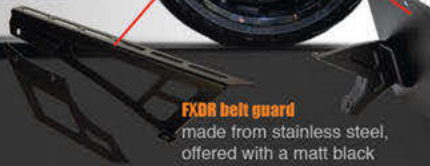

FXDR belt guard
made from stainless steel,
offered with a matt black
coating