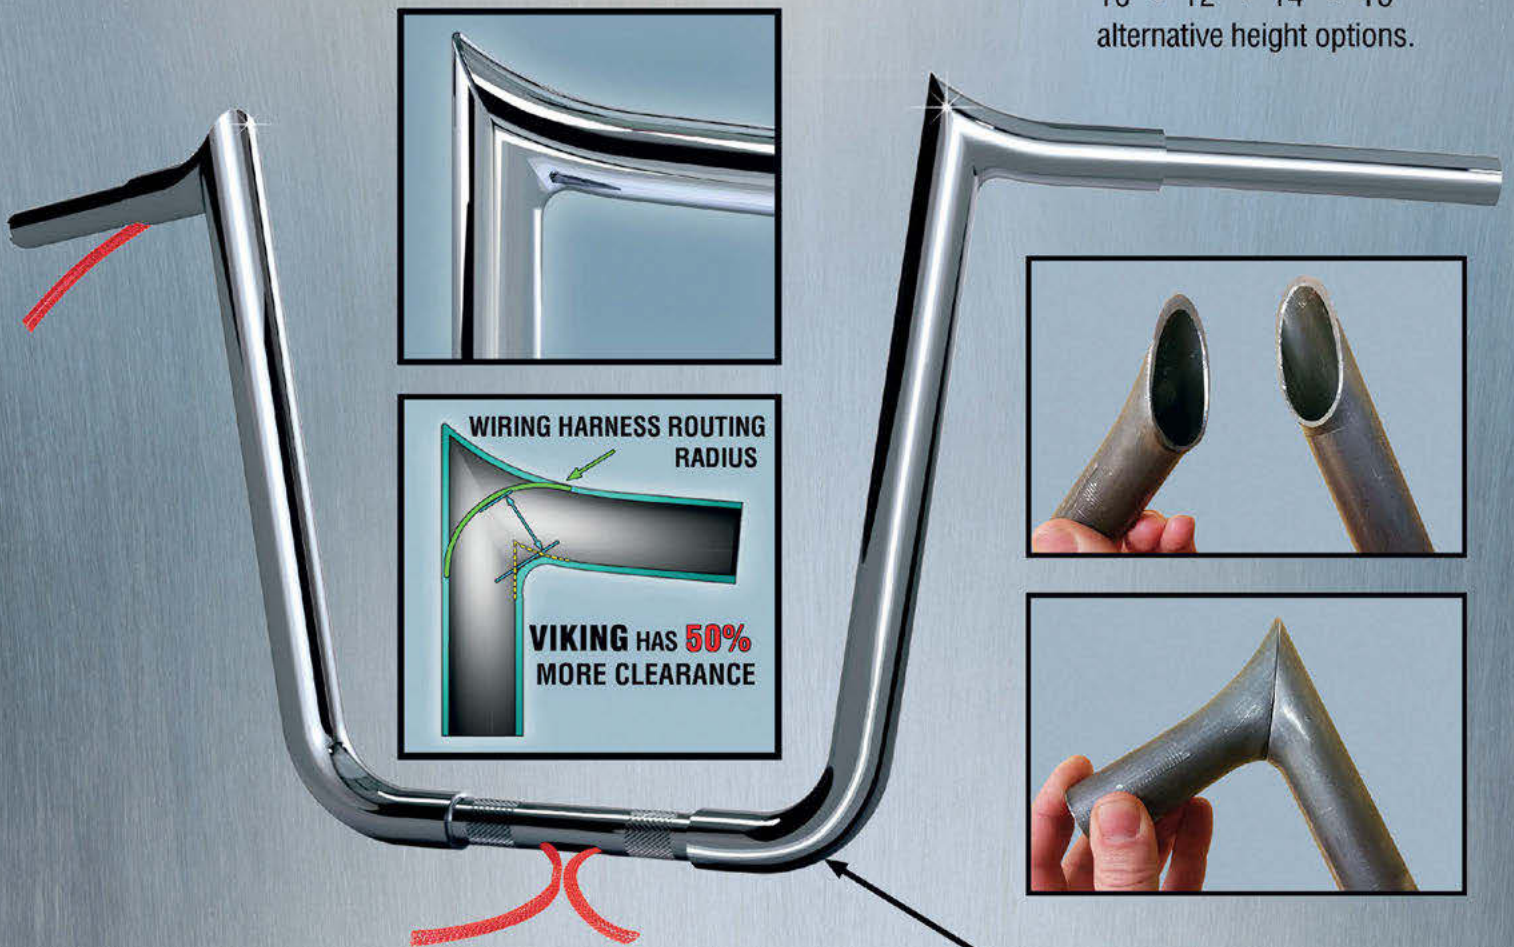

Patented design uses a flared burr-free internal radius to create a generous pocket of additional clearance. This makes room to allow complete wiring harnesses with factory vinyl covering and terminal connections w/ heat shrink to easily pass through without chaffing.

All bars come preloaded with E-Z pull-thru plastic sleeving. Just insert the wiring harness and pull through, it's that simple!

Available in 1¼" Bagger & Ape Hanger styles with 10" - 12" - 14" - 16" alternative height options.