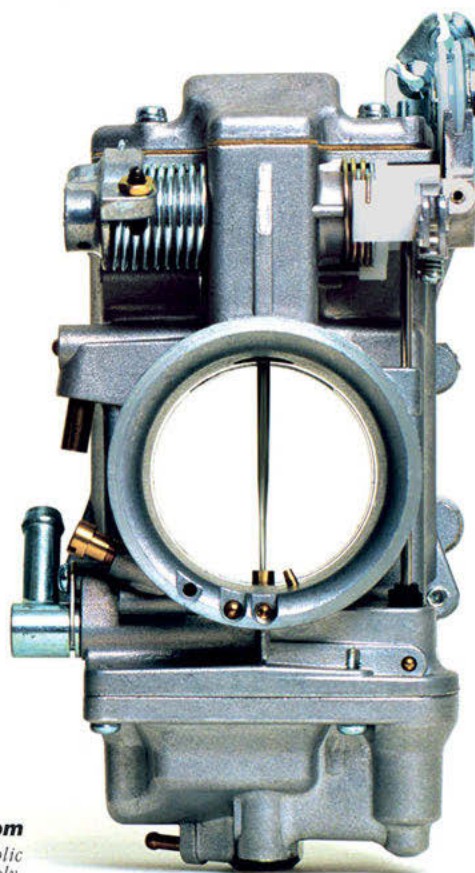

Still the Best

The Mikuni HSR is your first step for any performance upgrade

Bolt on a 25% Power and Torque Increase!*

Got an American V-twin that needs more punch? Or a really hot performance modified big inch motor and want to feed it right? Mikuni HSR42, 45, 48mm Series Carburetors offer the single biggest performance gain for the money. In fact, installing an HSR is the first step to support a wide range of performance upgrades on any highly modified engine.

*Mikuni's HSR42 Easy Kit dramatically improves the performance of Harley-Davidson's Twin Cam engine, delivering unmatched throttle response and acceleration. Used with a Screamin' Eagle Air Filter and aftermarket exhaust the HSR42 Easy Kit adds 25% more power to the Harley motor. Horsepower is increased from 57.8 to 72.2 hp, and maximum Torque from 71.4 to 80.7 ft/lbs.

Smoothbore, flatslide roller bearing and accelerator pump technology delivers peak performance from easy starting and idle to wide open throttle. Ready to bolt-on and run right out of the box.

Mikuni American Corp., Northridge CA 91324 USA • www.MikuniPower.com

Carburetor kits not designated as C.A.R.B. exempt, are not legal for motor vehicles operated on public highways in the state of California or in other states and countries where similar anti-pollution laws may apply.