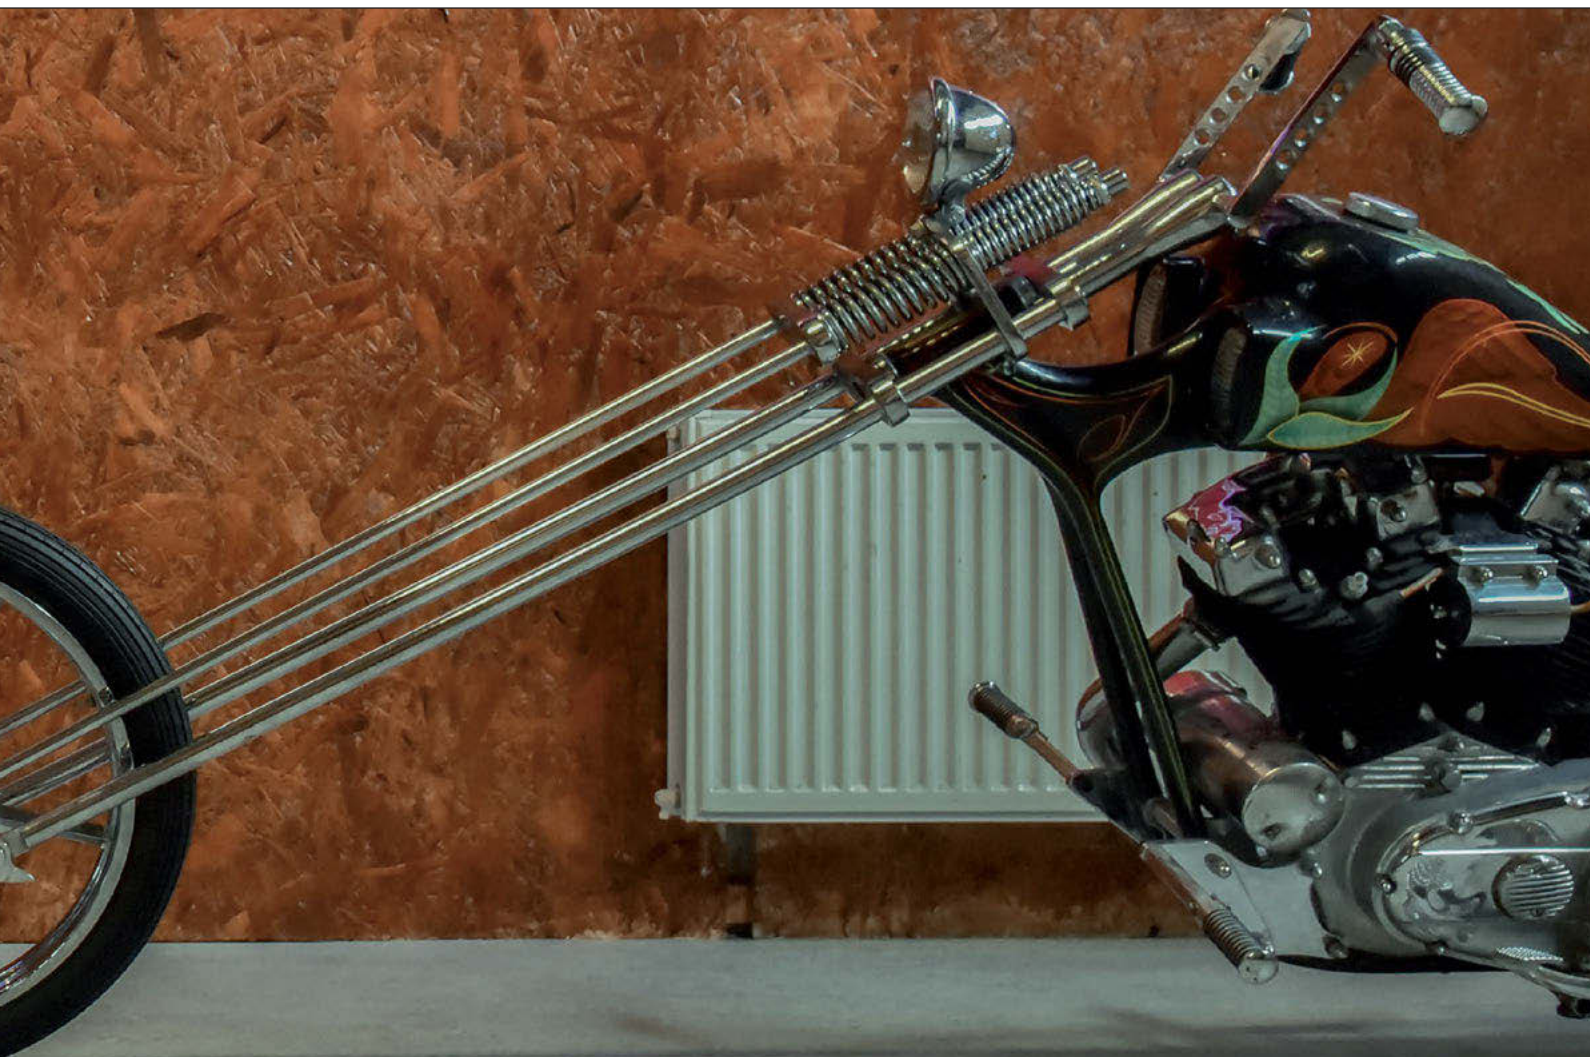

MYSTICAL CUSTOM CYCLES LLC

Tel: +1 636 462 4212
www.mysticalcycles.com
mysticalcycles@gmail.com
482 Hardy Rd
Troy, MO 63379-5407
USA
Class: Builder, Manufacturer

NAGEL MOTORS

Tel: +49 (0)171 82 46 007
www.nagelmotors.com
ride@nagelmotors.com
Griesgartenstrasse 27
D 82467 Garmisch Partenkirchen
Germany
Class: Builder

NASH MOTORCYCLE CO

Tel: +1 360 693 4225
www.nashmotorcycle.com
info@nashmotorcycle.com
Los Angeles, CA
USA
Class: Builder, Manufacturer

NATIONAL CUSTOM TECH MOTORCYCLES

Tel: +43 4276 39246
www.nct-motorcycles.com

info@nct-motorcycles.com
Ostermannweg 2
9560 Feldkirchen i Karnten
Austria
Class: Builder

NAUMANN & CO

Tel: +49 (0)173 8054114
www.naumann.bike
info@naumann.bike
Im Heetwinkel 44
46514 Schermbeck
Germany
Class: Builder
AMD World Championship 2016 Freestyle second place, "Simple Iron".

NCR SRL

Tel: +39 0516 259742
www.ncrfactory.com
info@ncrfactory.com
S Lazzaro di Savena (BO)
Italy
Class: Builder, Manufacturer

NEANDER MOTORS AG

Tel: +49 (0)431 70 28 222
www.neander-motors.com
info@neander-motors.com
Werftbahnstrasse 8
24143 Kiel
Germany
Class: Builder, Manufacturer

NERO OPACO MOTOCICLETTE

Tel: +39 0429 604091
Tel: +39 3357 722906
www.neroopacomotocicletta.com
info@neroopacomotocicletta.com
Baone (PD)
Italy
Class: Builder

NEW YORK CITY CHOPPERS

Tel: +1 631 283 1919
www.nycchoppers.com
choppersnyc@aol.com
1 Bay Street
Sag Harbor, NY 11963
USA
Class: Builder, Manufacturer

NICE RIDE INC

Tel: +1 772 215 3029
www.nicerideinc.com
nicerideinc@yahoo.com
3538 SW Armellini Ave
Palm City, FL 34990
USA
Class: Builder

NICK ANGLADA ORIGINALS